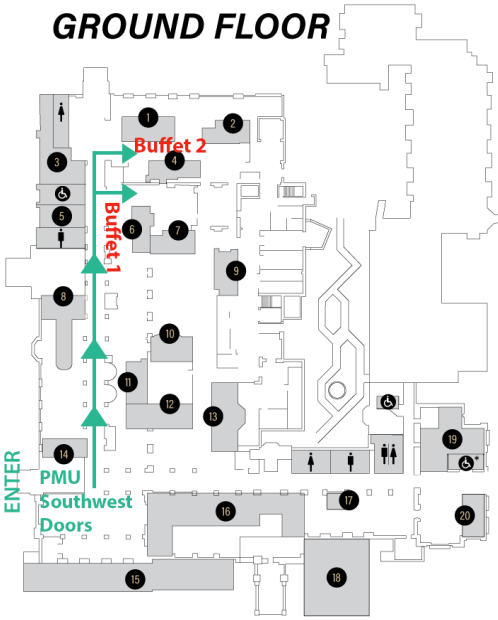

# PURDUE MEMORIAL UNION, GROUND FLOOR

### GROUND FLOOR

Gender Neutral Restroom  
 Men's Restroom  
 Women's Restroom  
 Elevator  
*\*To Rack & Roll only*

### FOOD VENUES

- 1 BBQ District
- 2 Fresh Fare
- 4 Latin Inspired
- 6 Sol Toro
- 7 Pizza & Parm
- 8 Starbucks
- 9 Zen
- 10 Sushi Boss
- 11 Chef Bill Kim's
- 12 Aatish
- 16 Walk-Ons
- 19 Boilermaker Market

## EVENT VENUES

- 1 North Ballroom
- 2 South Ballroom
- 8 West Main Lounge
- 9 East Main Lounge
- 10 Great Hall (Info Desk)
- 11 118 Lounge
- 12 Union Club Hotel Lobby