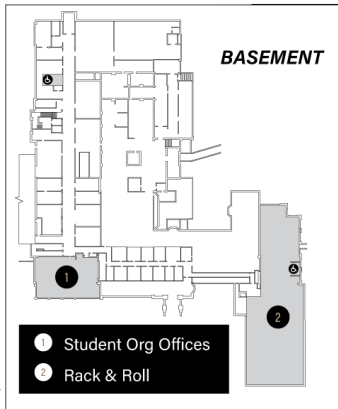

# PURDUE MEMORIAL UNION, GROUND FLOOR

### GROUND FLOOR

Gender Neutral Restroom  
 Men's Restroom  
 Women's Restroom  
 Elevator  
*\*To Rack & Roll only*

## EVENT VENUES

- 1 North Ballroom
- 2 South Ballroom
- 8 West Main Lounge
- 9 East Main Lounge
- 10 Great Hall (Info Desk)
- 11 118 Lounge
- 12 Union Club Hotel Lobby